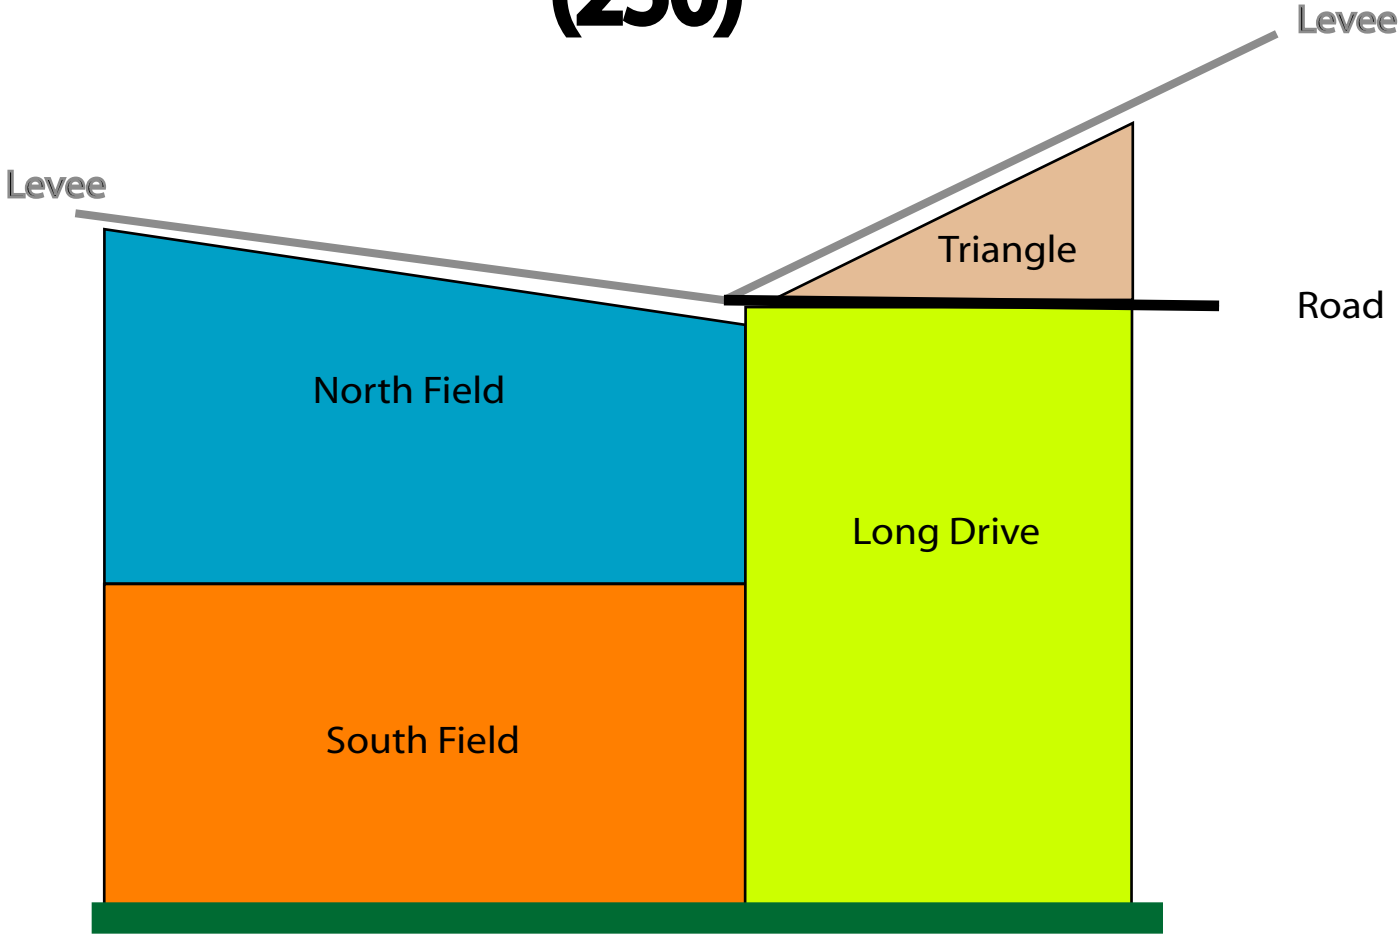

Upland Game Preserve (250)

-  North Field
-  South Field
-  Triangle
-  Long Drive